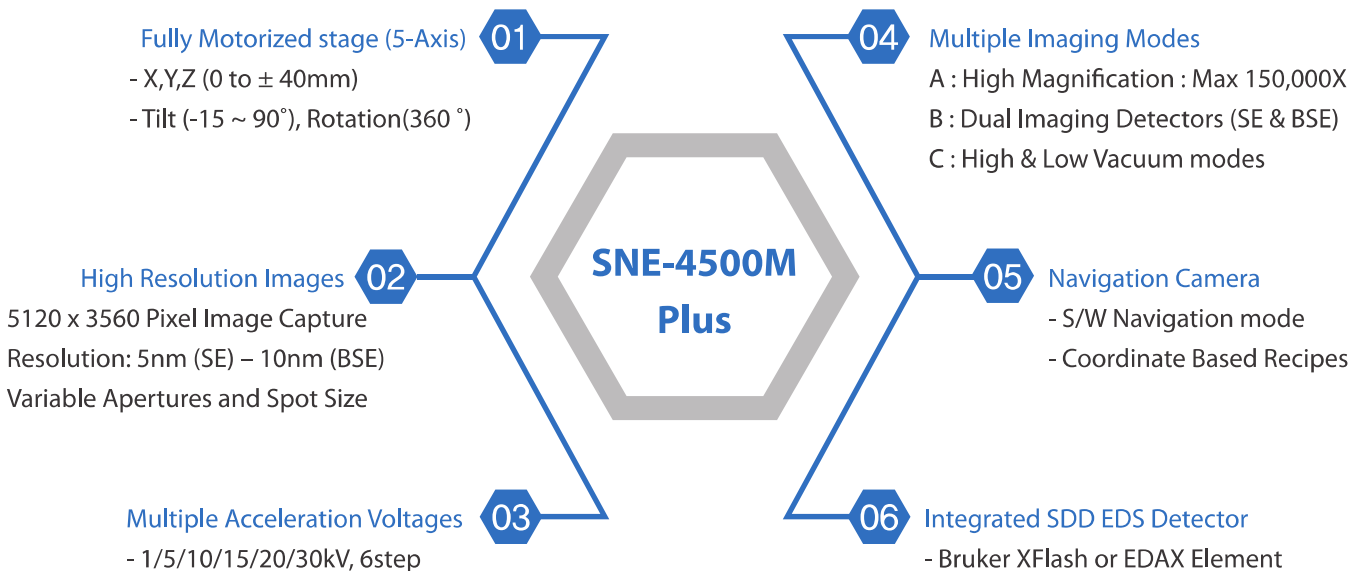

THE NEXT Tabletop-SEM

SNE-4500M Plus

Introducing a new Tabletop SEM
with the most advanced specifications and best performance.

THE NEXT Tabletop-SEM SNE-4500M Plus

South Korea-Headquarter
 111, Saneop-ro 155beon-gil, Gwonseon-gu, Suwon,
 South Korea 16648
 Tel: +82-31-215-7341 Fax: +82-31-215-7343
 Email:sales@seceng.co.kr
 www.seceng.co.kr/eng